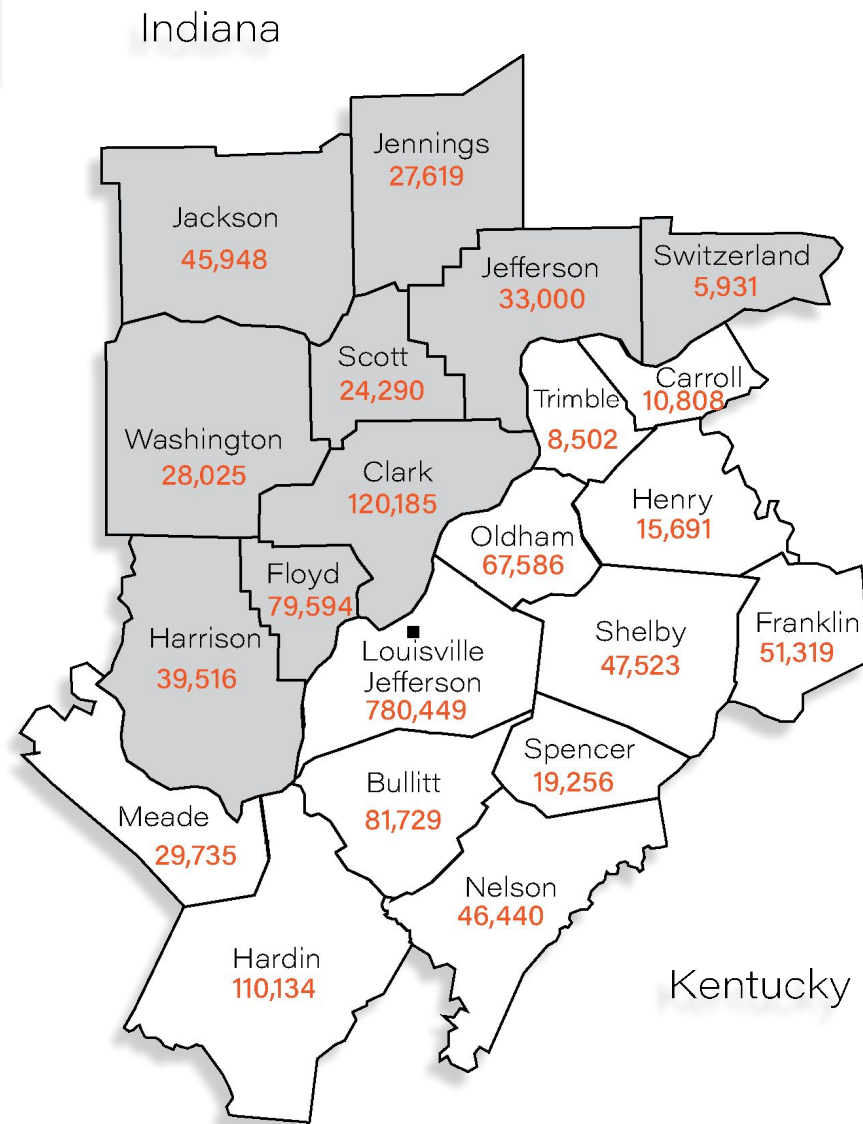

- On the air since 1961, WXVW has a strong heritage of sports talk and play-by-play sports action in Kentuckiana.
- For decades, WXVW was the only Louisville-market station that carried local high school sports.
- Sports Talk Shows: MIKE RUTHERFORD SHOW, KENTUCKY ROLL CALL with T Walker & Nick Rush, THE HOOSIER REPORT WITH Matt Dennison, SPEARS ON SPORTS with John Spears
- WXVW THE BIG X SPORT LINEUP INCLUDES: Indiana University Men's Basketball, Pacers, Colts, Cincinnati Reds, Louisville Bats, Western Kentucky University, Local High School Sports and more!