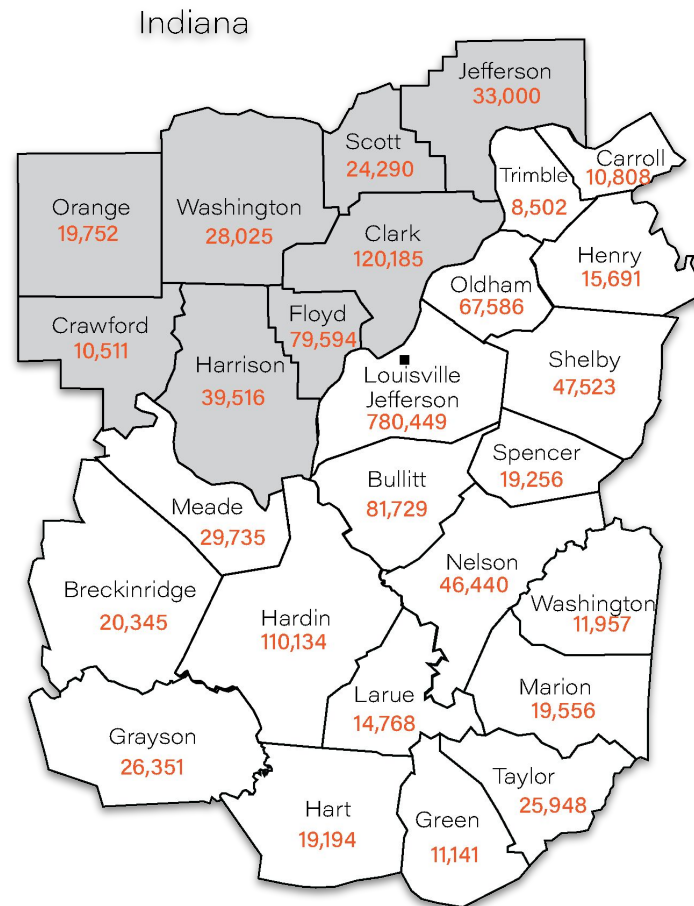

THE SOUND

WLVK //

- The Sound - The Beat of Revival. The Sound is a radio station that plays music focused on praising and worshipping God and encouraging revival.
- Listeners tuning in to The Sound can expect to hear a variety of artists, both well-known and up-and-coming, performing music that is inspiring and uplifting. Songs played on the station have lyrics that express faith, hope, and gratitude and an expectancy for spiritual awakening .
- In addition to music, The Sound will include words of encouragement from pastors, clips from past revivals, testimonies from listeners and prayer from local ministries. The Sound helps listeners deepen their faith and connect with the God. We provide a space for listeners to engage with music that inspires the Sound of Revival in their own lives.

3728 Taylorsville Road Louisville, KY 40220 (502) 968-1220

Kentucky