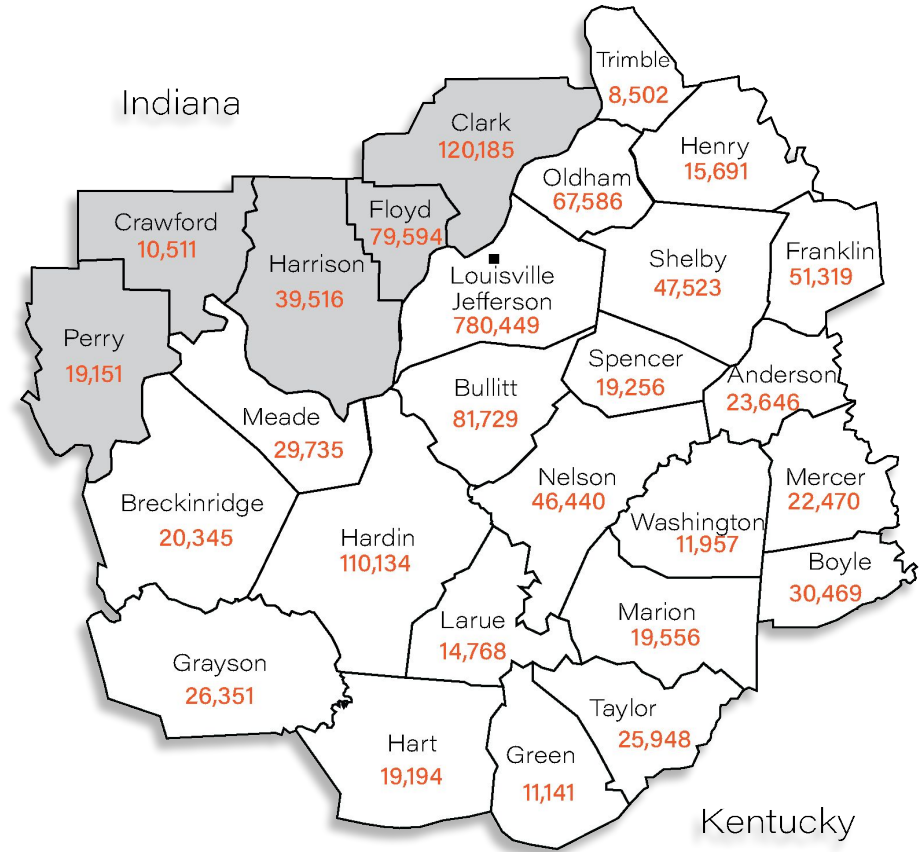

THE POWER OF MEDIA - CONNECTING PEOPLE
TELEVISION - RADIO - DIGITAL

88.5 WJIE

- 88.5 WJIE Louisville's top Christian radio station since January 1, 1988
- Covering a 100 mile radius of Greater Louisville, Elizabethtown, Radcliff and Southern Indiana.
- 22 hours a day of Christian music from artists Steven Curtis Chapman, Third Day, Michael W. Smith, Natalie Grant, MercyMe, Jeremy Camp and David Crowder.
- Top teaching programs: Focus On The Family with Dr. James Dobson, In Touch with Dr. Charles Stanley, Living With Joy with Phil Waldrep and Word Alive with Dr. Robert Rodgers run weeknights.

3728 Taylorsville Road Louisville, KY 40220 (502) 968-1220

- WFIA 107.3 FM - 900 AM - 88.5 WJIE HD2 - Louisville's Premier Christian Talk and Teaching station
- Our main focus is solid biblical teaching.
- WFIA The Spirit exists to be there for you, to uplift and encourage you in your daily life.
- We recognize the incredible work done by churches — big and small — throughout our neighborhoods.
- Ministries: Focus On The Family, Insight For Living, Word Alive, Living On The Edge, Eric Metaxas, Turning Point, In Touch, Thru the Bible, Northeast Christian Church, Eastern Gate Baptist Church

Dabl

Catchy Comedy

GEB

Get TV

RTV - Retro TV

The Family Channel

WJDE 31 - CHANNELS & COVERAGE MAP

31 WJDE
Nashville • Tennessee

Analytics

- 90% of the population of Israel
- West Bank, Gaza, Jordan, Syria and Lebanon
- 11 million plus in coverage area