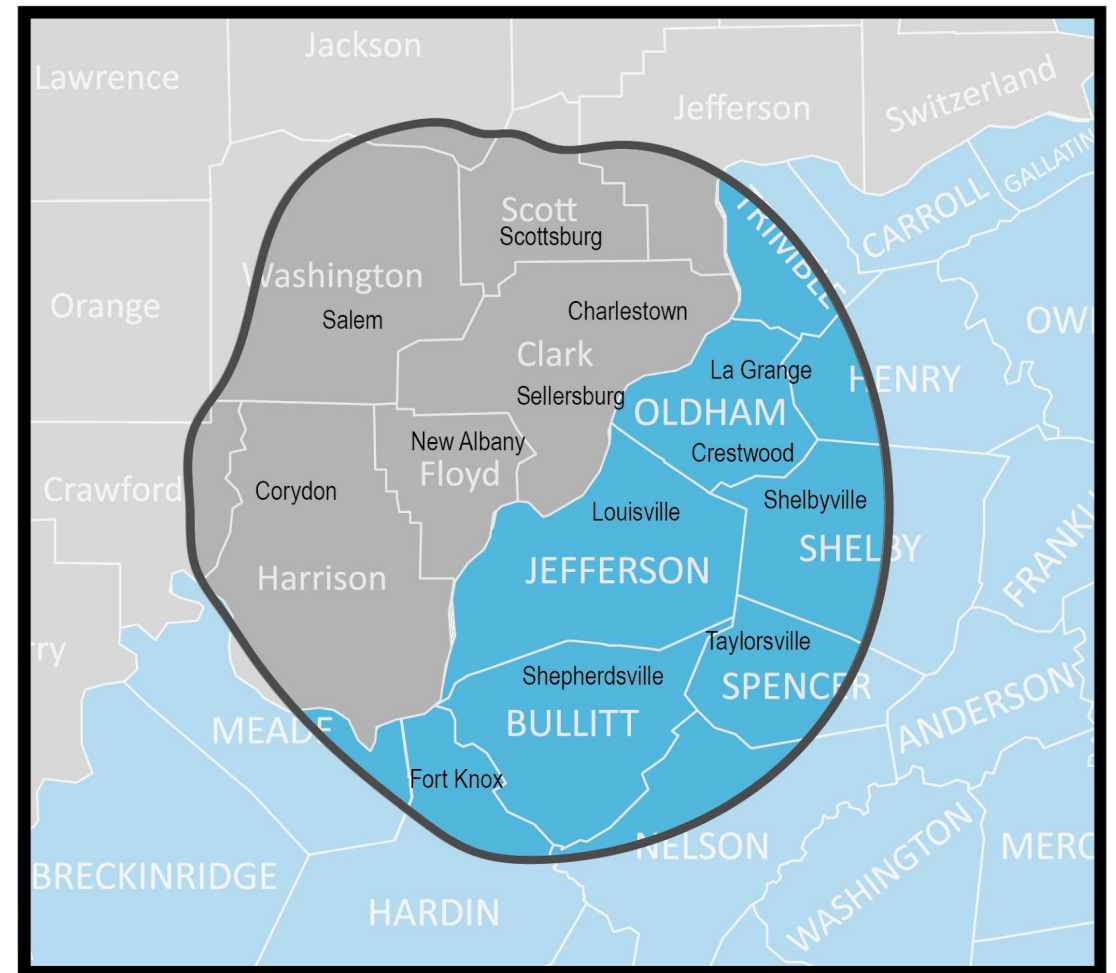

Dabl

Catchy Comedy

GEB

Get TV

RTV - Retro TV

The Family Channel

WJDE 31 - CHANNELS & COVERAGE MAP

31 WJDE
Nashville • Tennessee