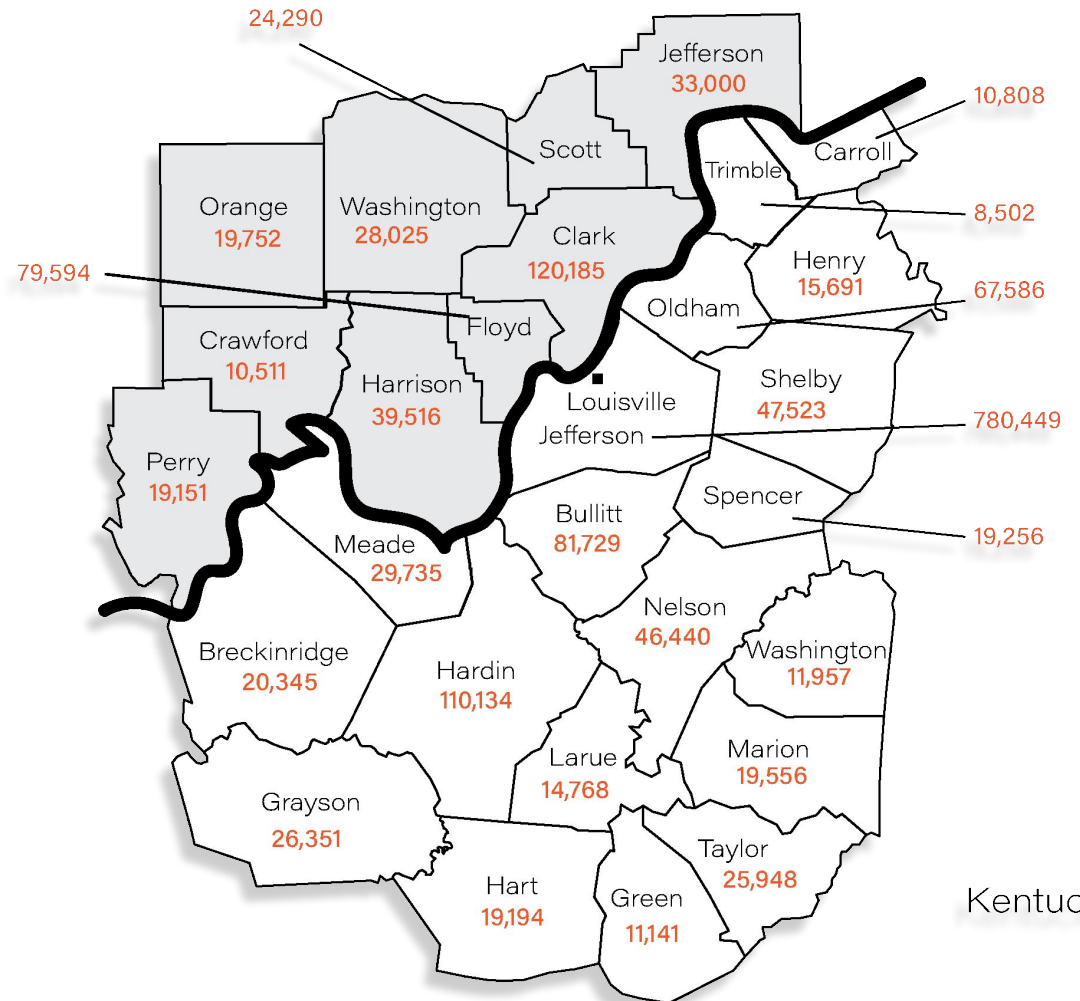

JTV

Buzzr

WBN America

Indiana

Kentucky

The Walk TV

America's Voice

SBN - Sonlife Broadcasting Network