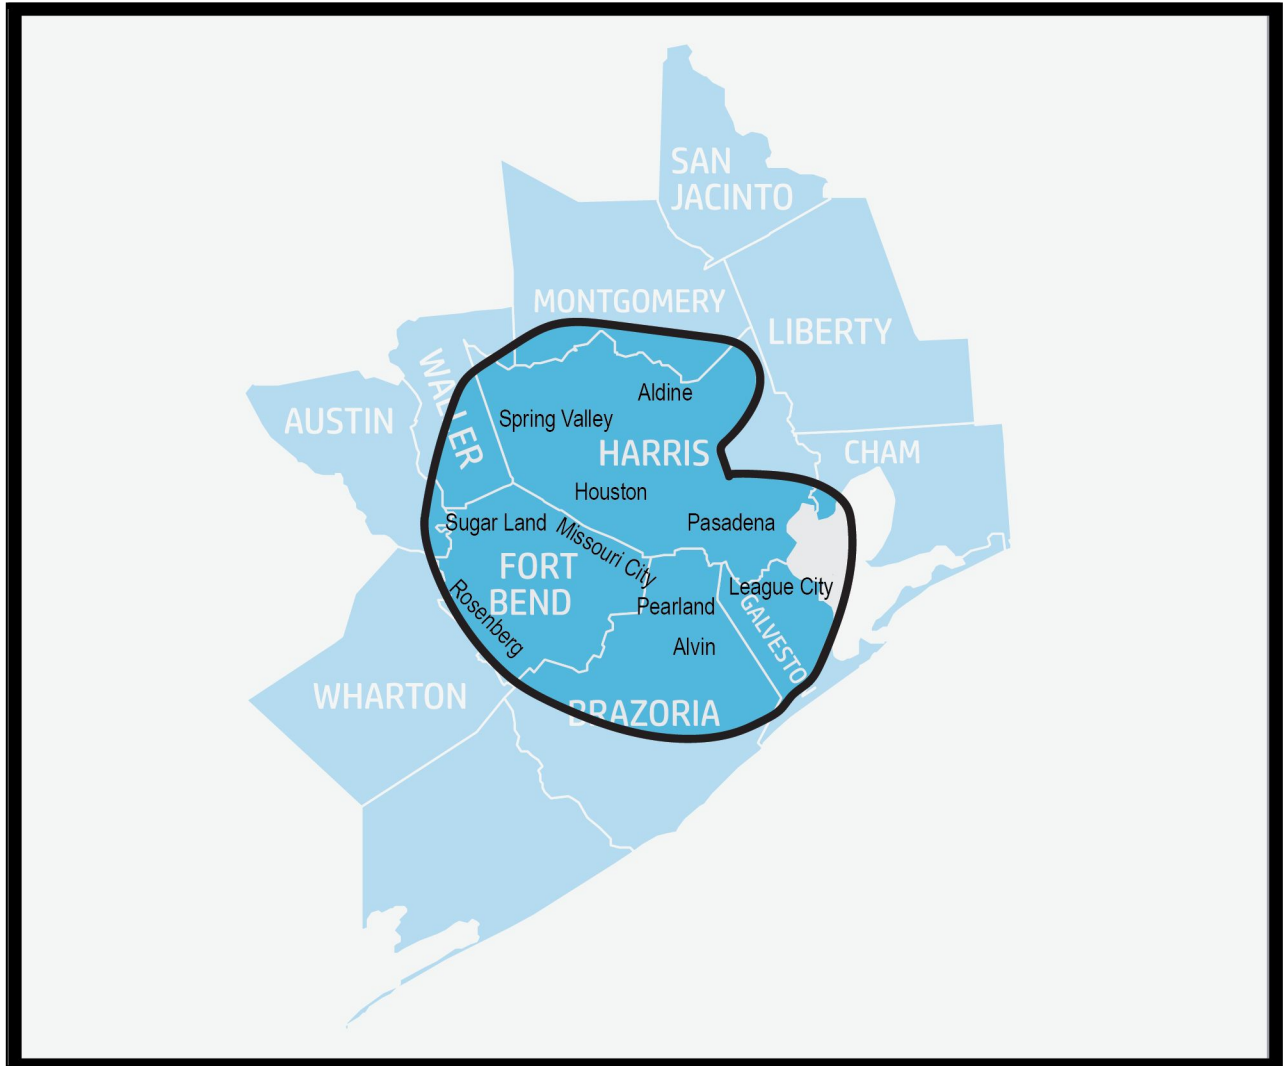

WBN America

GEB

OAN

VietSky

S.E.T. - Saigon Entertainment Television

Food & Fun TV

VNBC

Vietmedia

LSTV

The V - Global Mall TV

VCAL TV

Peace & Happiness –
An Binh Hanh Phuc ABHPTV